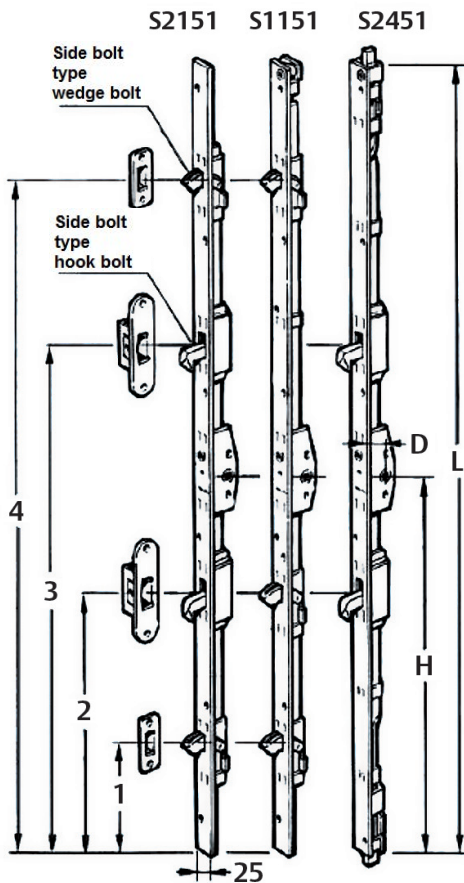

Order

To avoid misunderstandings: Fill in all the essential information below, write clear numbers. Made-to-measure espagnolettes cannot be returned for credit. Sometimes required bolt placement cannot be met due to production technical reasons. **In that case we reserve the right to decide the bolt placements without consulting the customer.**

ASSA ABLOY

Opening Solutions

Type	Non-lockable lock cases	Lockable lock cases
For better burglary protection, choose ASSA ABLOY safety espagnolette with side bolts type hook bolt and wedge bolt: Available with flat rod bar with screw holes centered, with connector for casement window stay (tick the box for brake connector below).	ASSA ABLOY S2151 ASSA ABLOY S2101	ASSA ABLOY S4151 ASSA ABLOY S4101
Espagnolette with side bolt type wedge bolt: Available with flat rod bar with screw holes centered, with connector for casement window stay (tick the box for brake connector below).	ASSA ABLOY S1151 ASSA ABLOY S1101	ASSA ABLOY S3151 ASSA ABLOY S3101
Espagnolette with end bolts (for double doors): With side bolts type wedge bolt and end bolts type grip bolt, available with connector. With side bolts type hook bolt and end bolts type grip bolt, available with connector.	ASSA ABLOY S1451 ASSA ABLOY S2451	ASSA ABLOY S3451 ASSA ABLOY S4451

Face plate - width, mm

16 20 22 25

Espagnolette with end bolts only 25 mm.

Order information:

Article number: **With brake connector:**

Number of espagnolettes: up down

L. Total length, mm:

D. Backset non-lockable lock case, in mm:

18 25 28 33 40

Backset lockable lock case, in mm:

28 31 33 40

H. Handle height mm

For double door, state the doors hinge position

left hand right hand

Number of bolts:

Type wedge bolt or hook bolt, from bottom of the espagnolette: